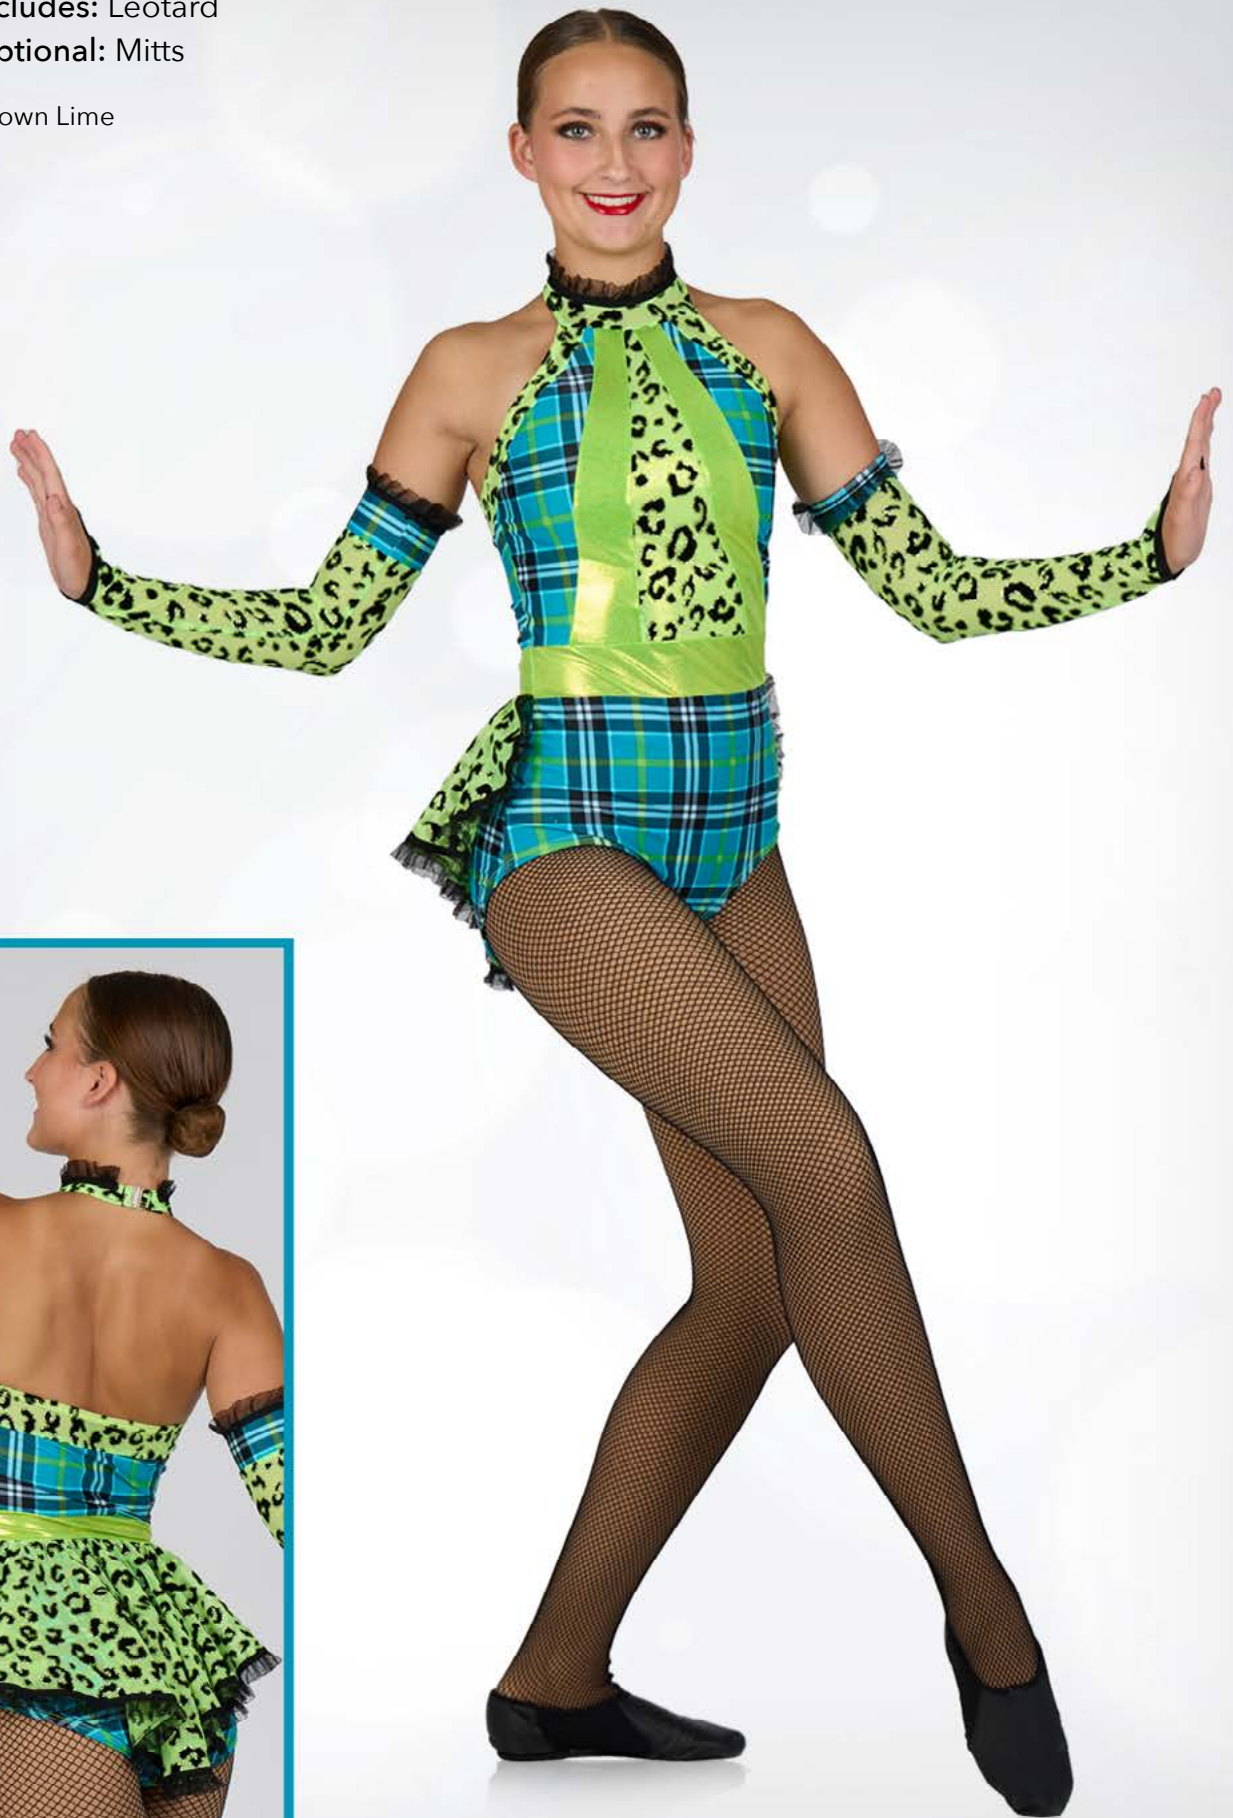

Includes: Top, Skirt

Optional: Hair

Shown Purple

FLOCKPLAID

83053

Includes: Leotard

Optional: Mitts

Shown Lime