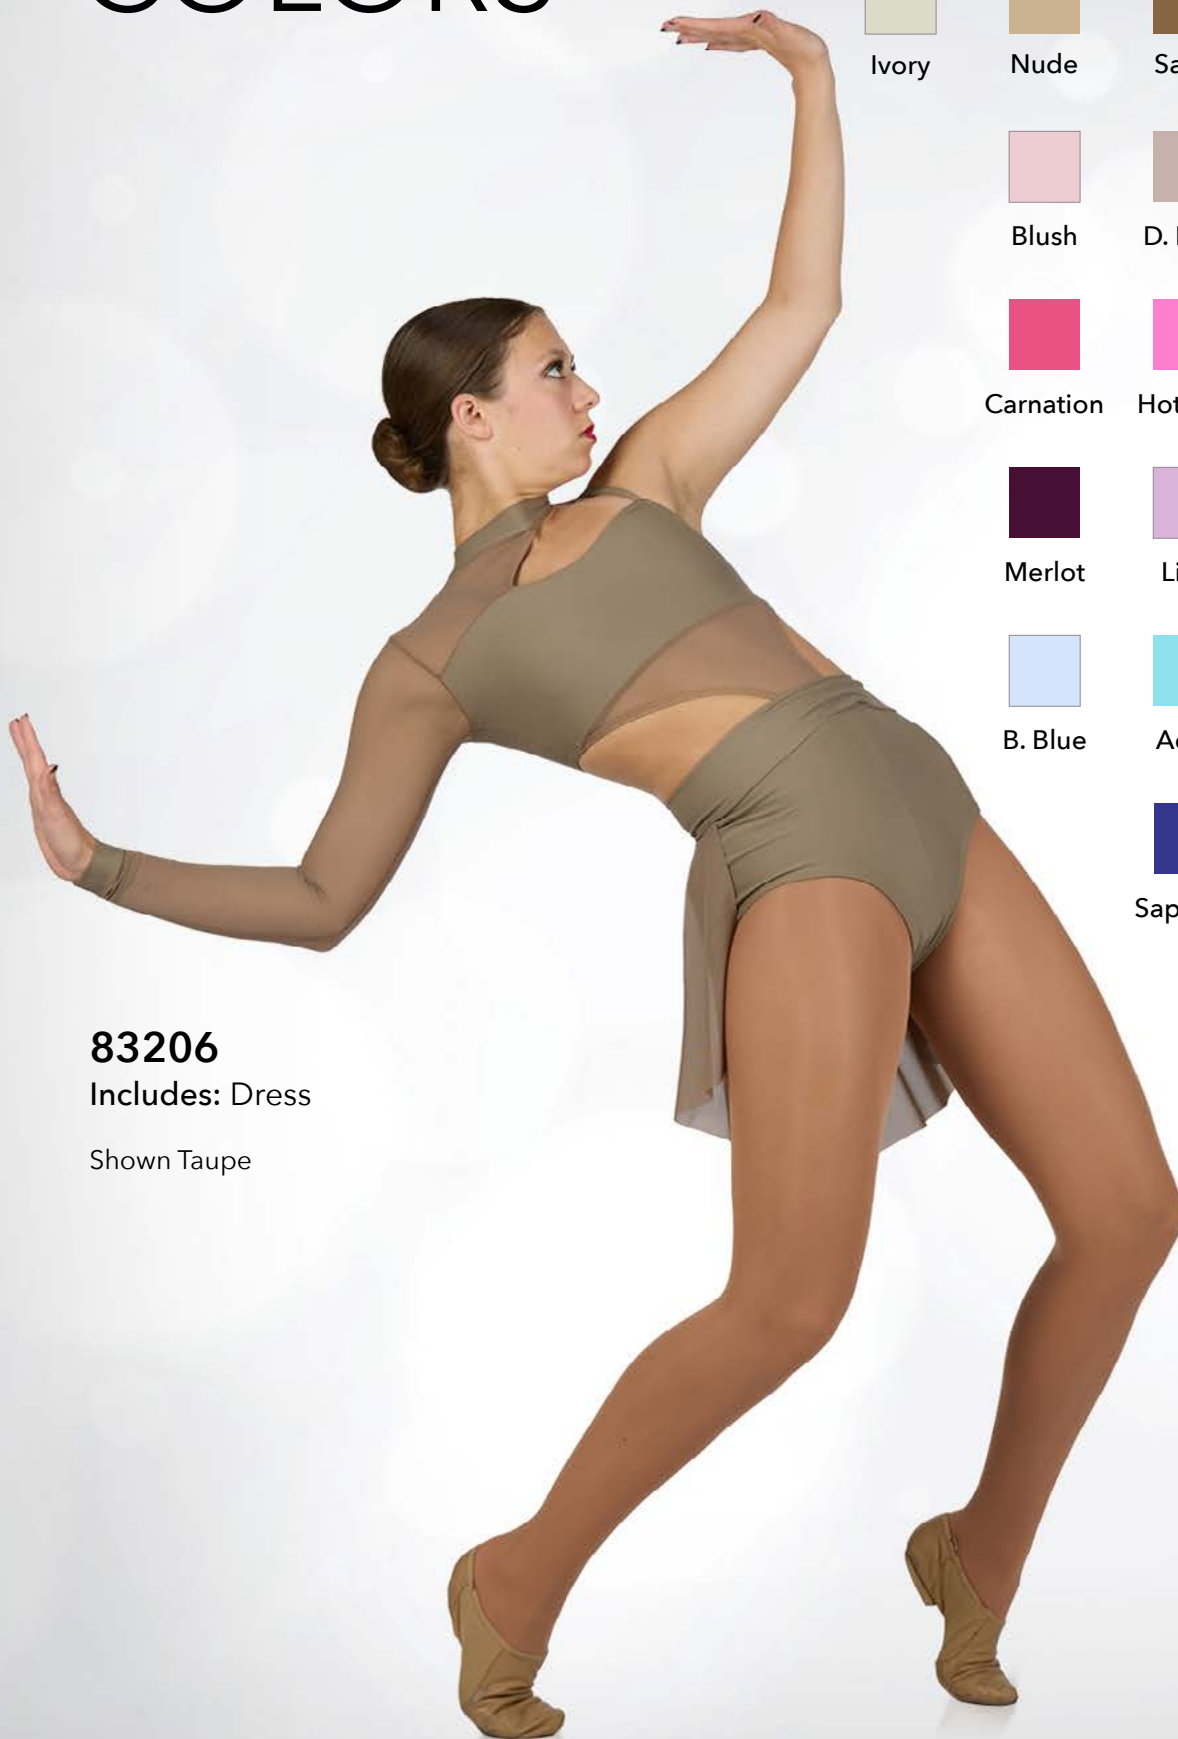

Optional: Mitts & Hair

Shown Baby Pink

JAPAN

LYRICAL COLORS

White

Silver

Steel

Black