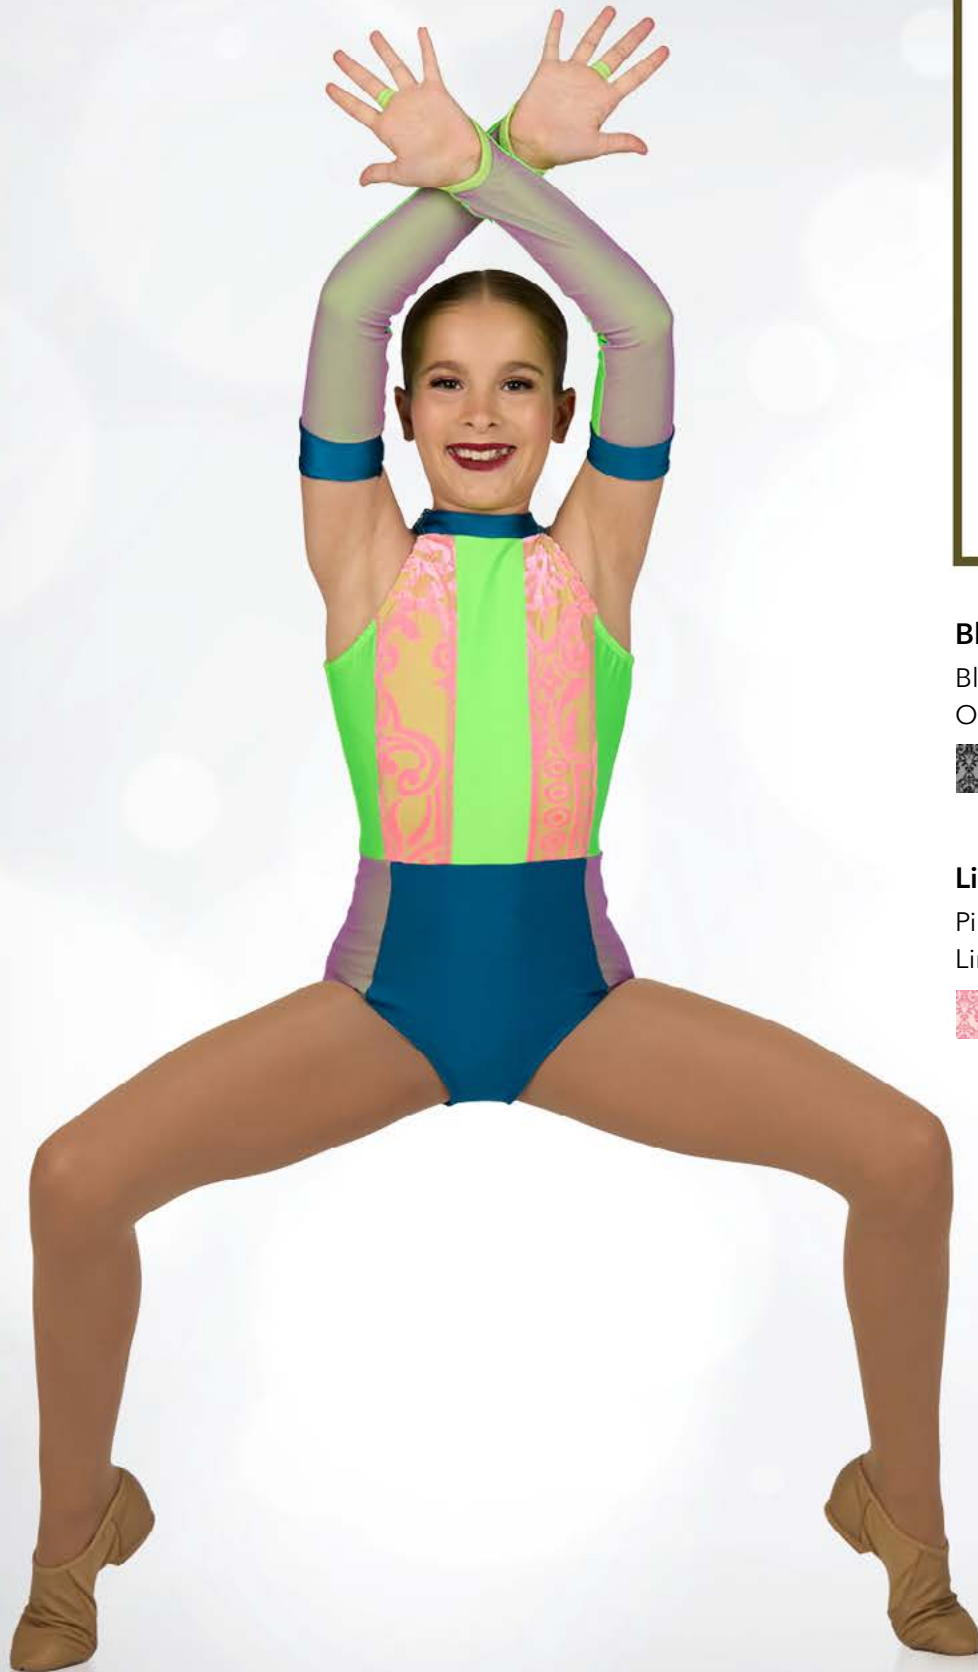

83133

Includes: Leotard

Optional: Mitts

Shown Lime/Hot Pink Base

Black/Olive Base

Black Temple, Neon Yellow Mesh, Olive Tricot and Watermelon Tricot

Lime/Hot Pink Base

Pink Temple, Violet Mesh, Lime Tricot and Mallard Tricot