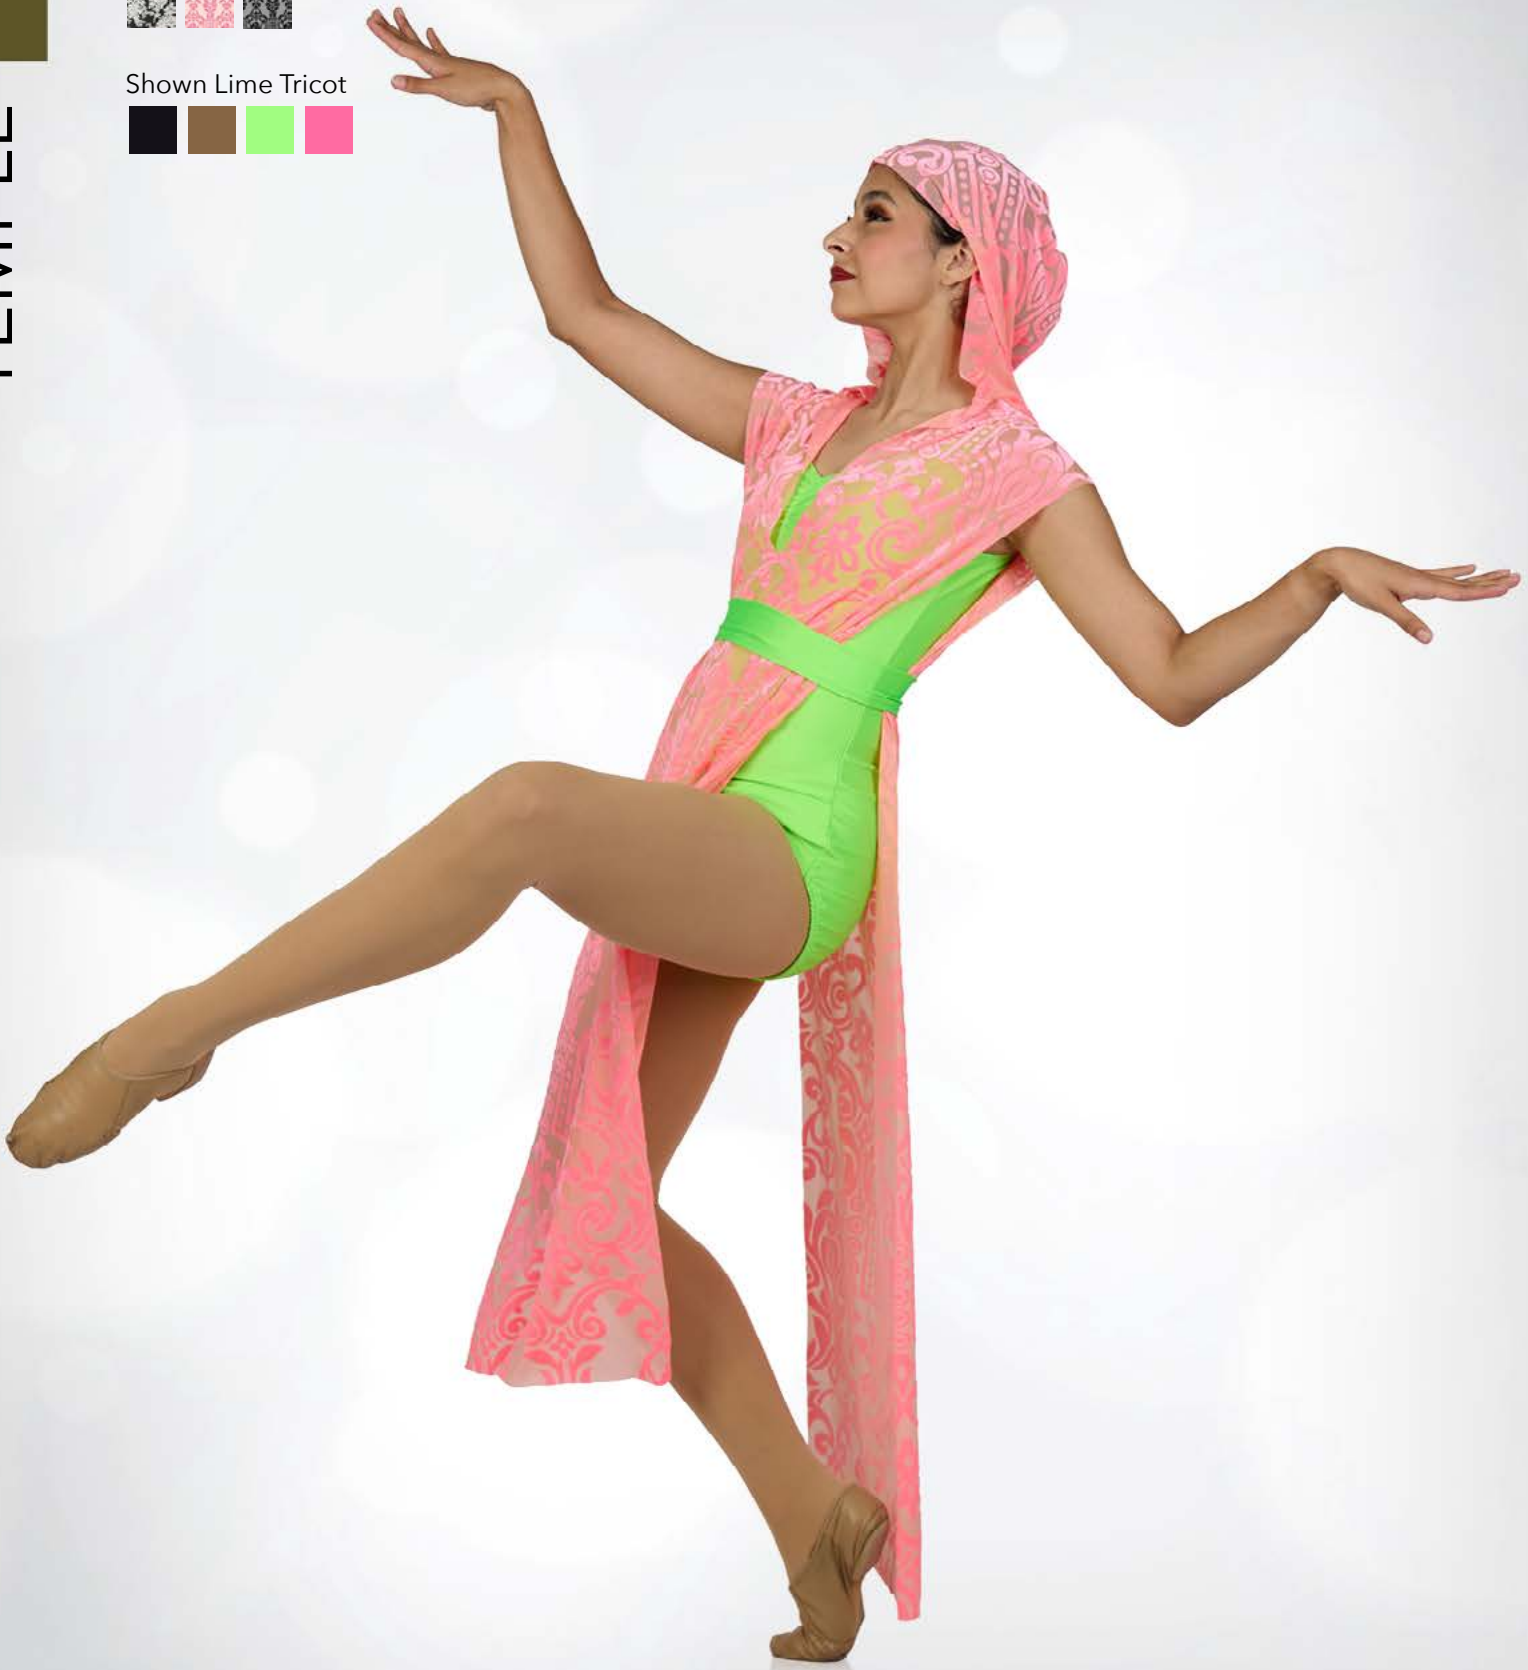

Includes: Leotard, Shawl

Shown Black Sheer

Shown Shocking Coral and Sable Tricot

83132

Includes: Leotard, Hooded
Cover-Up, Belt

Shown Pink Sheer

Shown Lime Tricot

TEMPLE