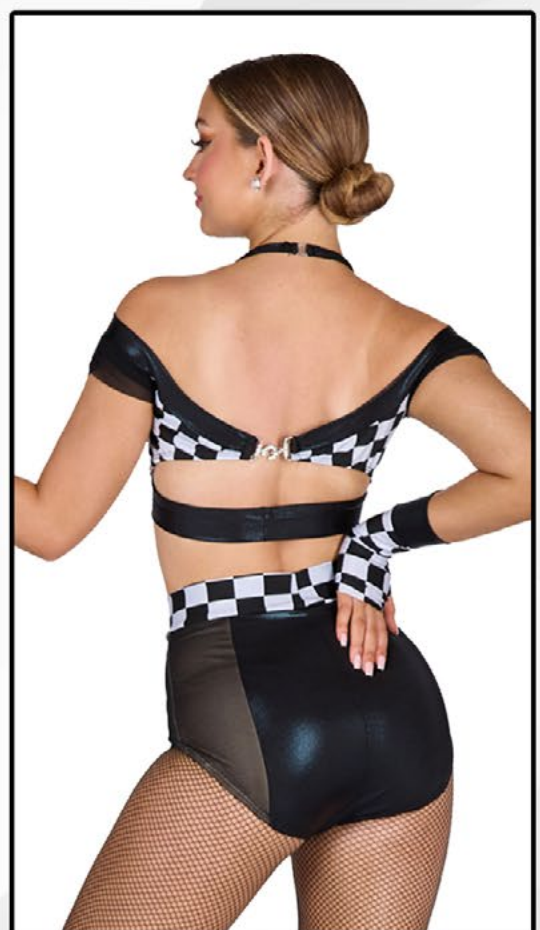

Shown black and white diamond print

Shown hot pink accents

DIASTRIKER

82388

Includes: Top, Brief

Optional: Mitts

Shown checker print

Shown black accents