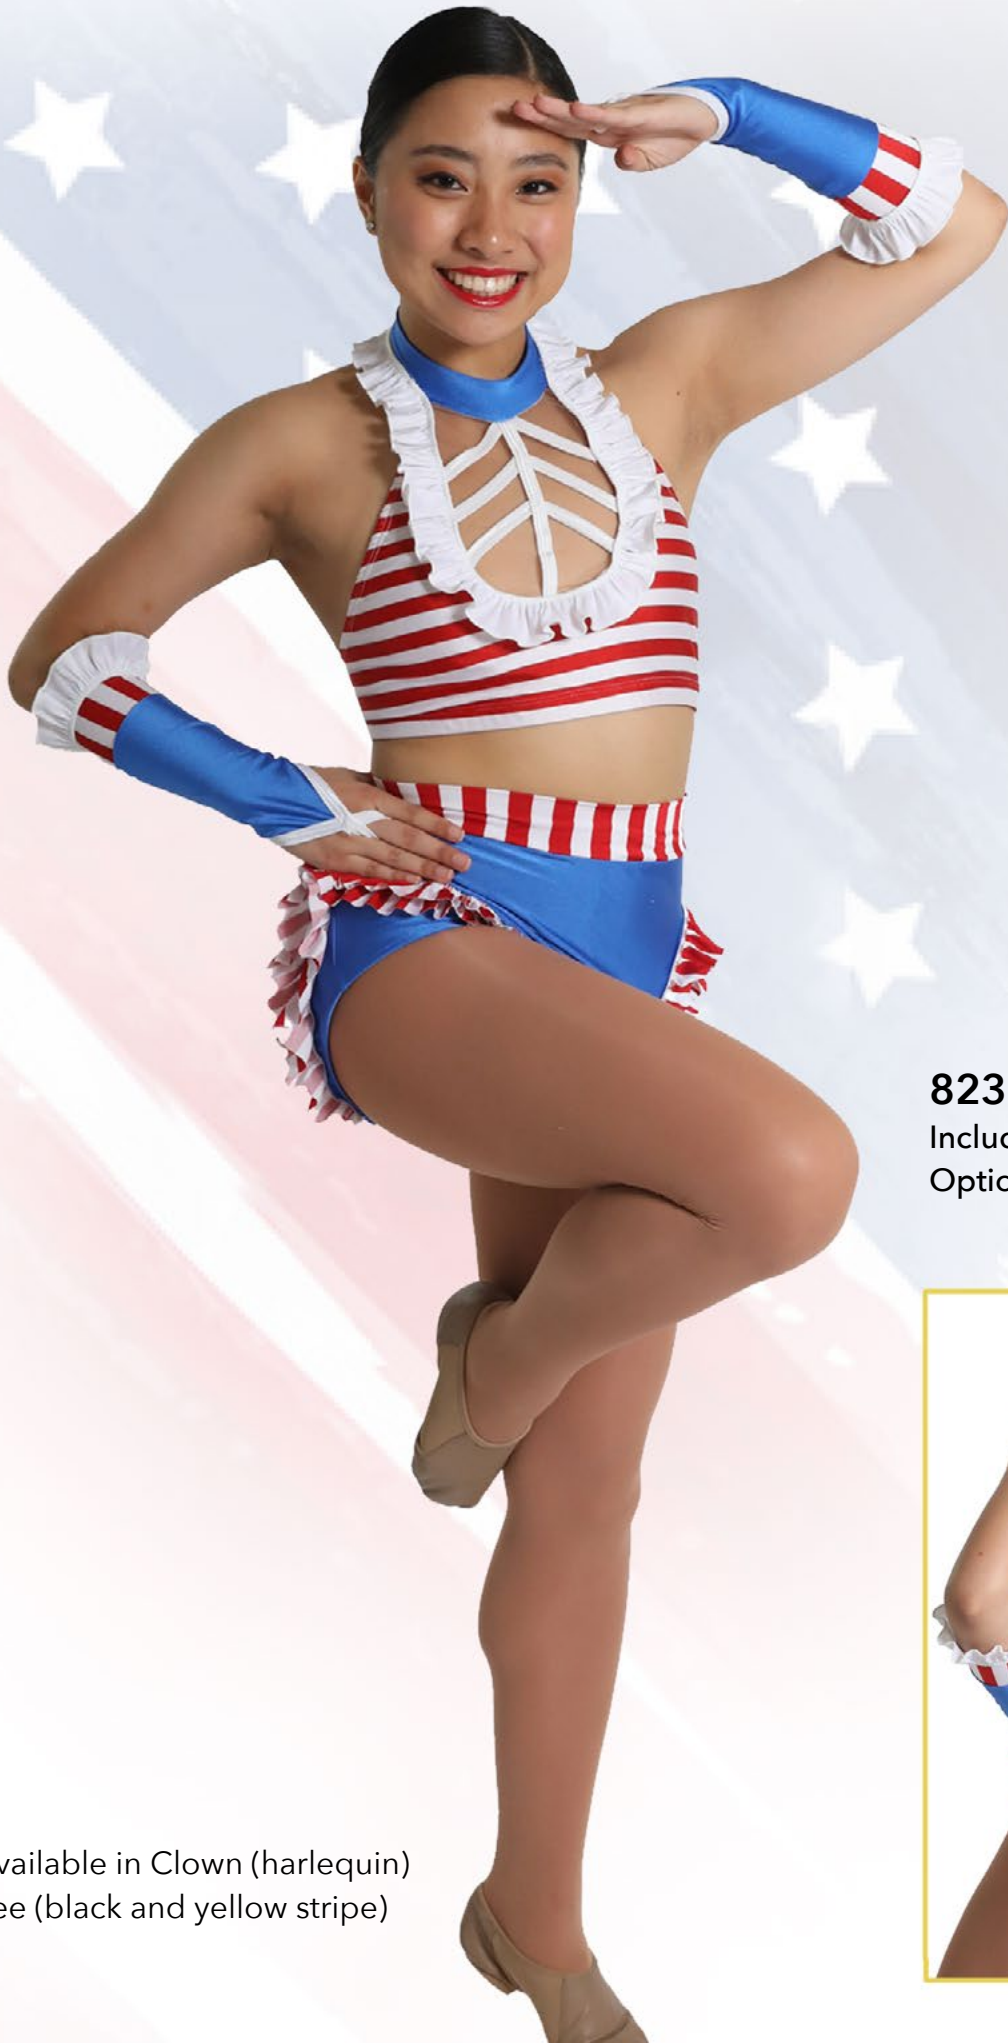

Optional: Mitts and Hair Bow

Flag not included

Also available in Clown (harlequin)
and Bee (black and yellow stripe)

BEE SAMCLN

82397

Includes: Top, Brief
Optional: Mitts

Also available in Clown (harlequin)
and Bee (black and yellow stripe)