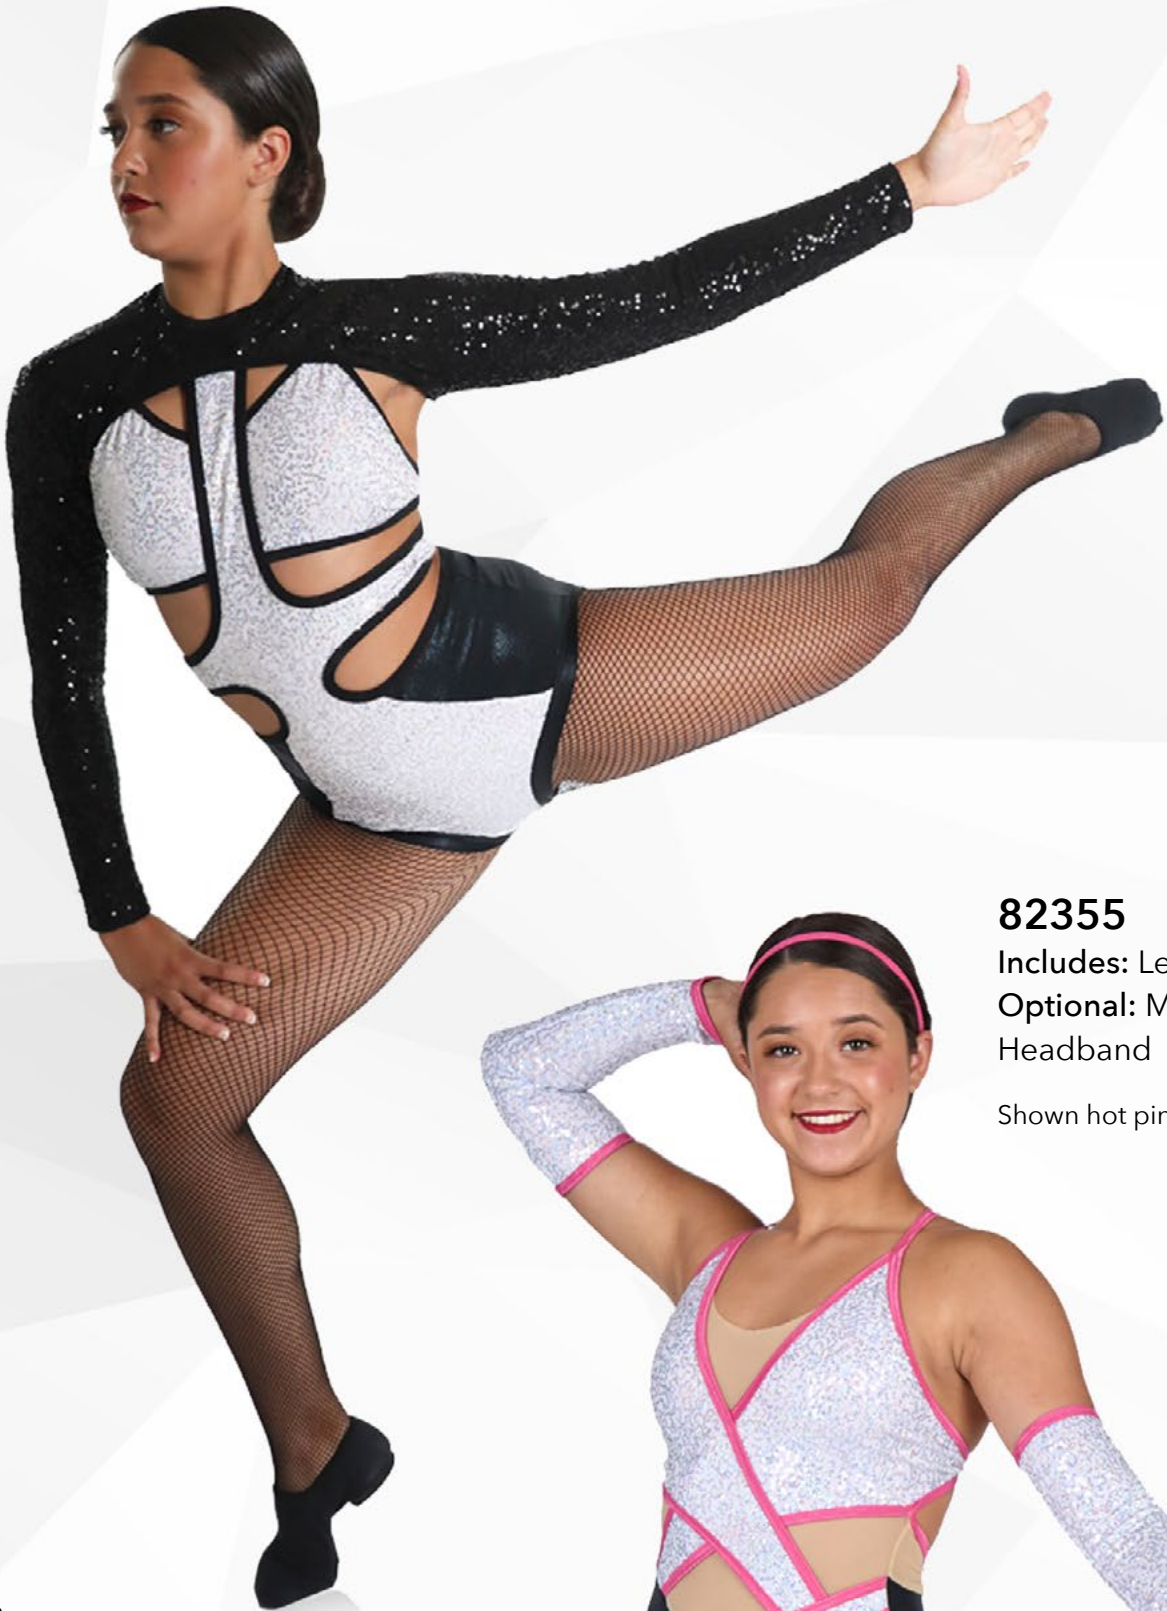

TRIM SEQUIN