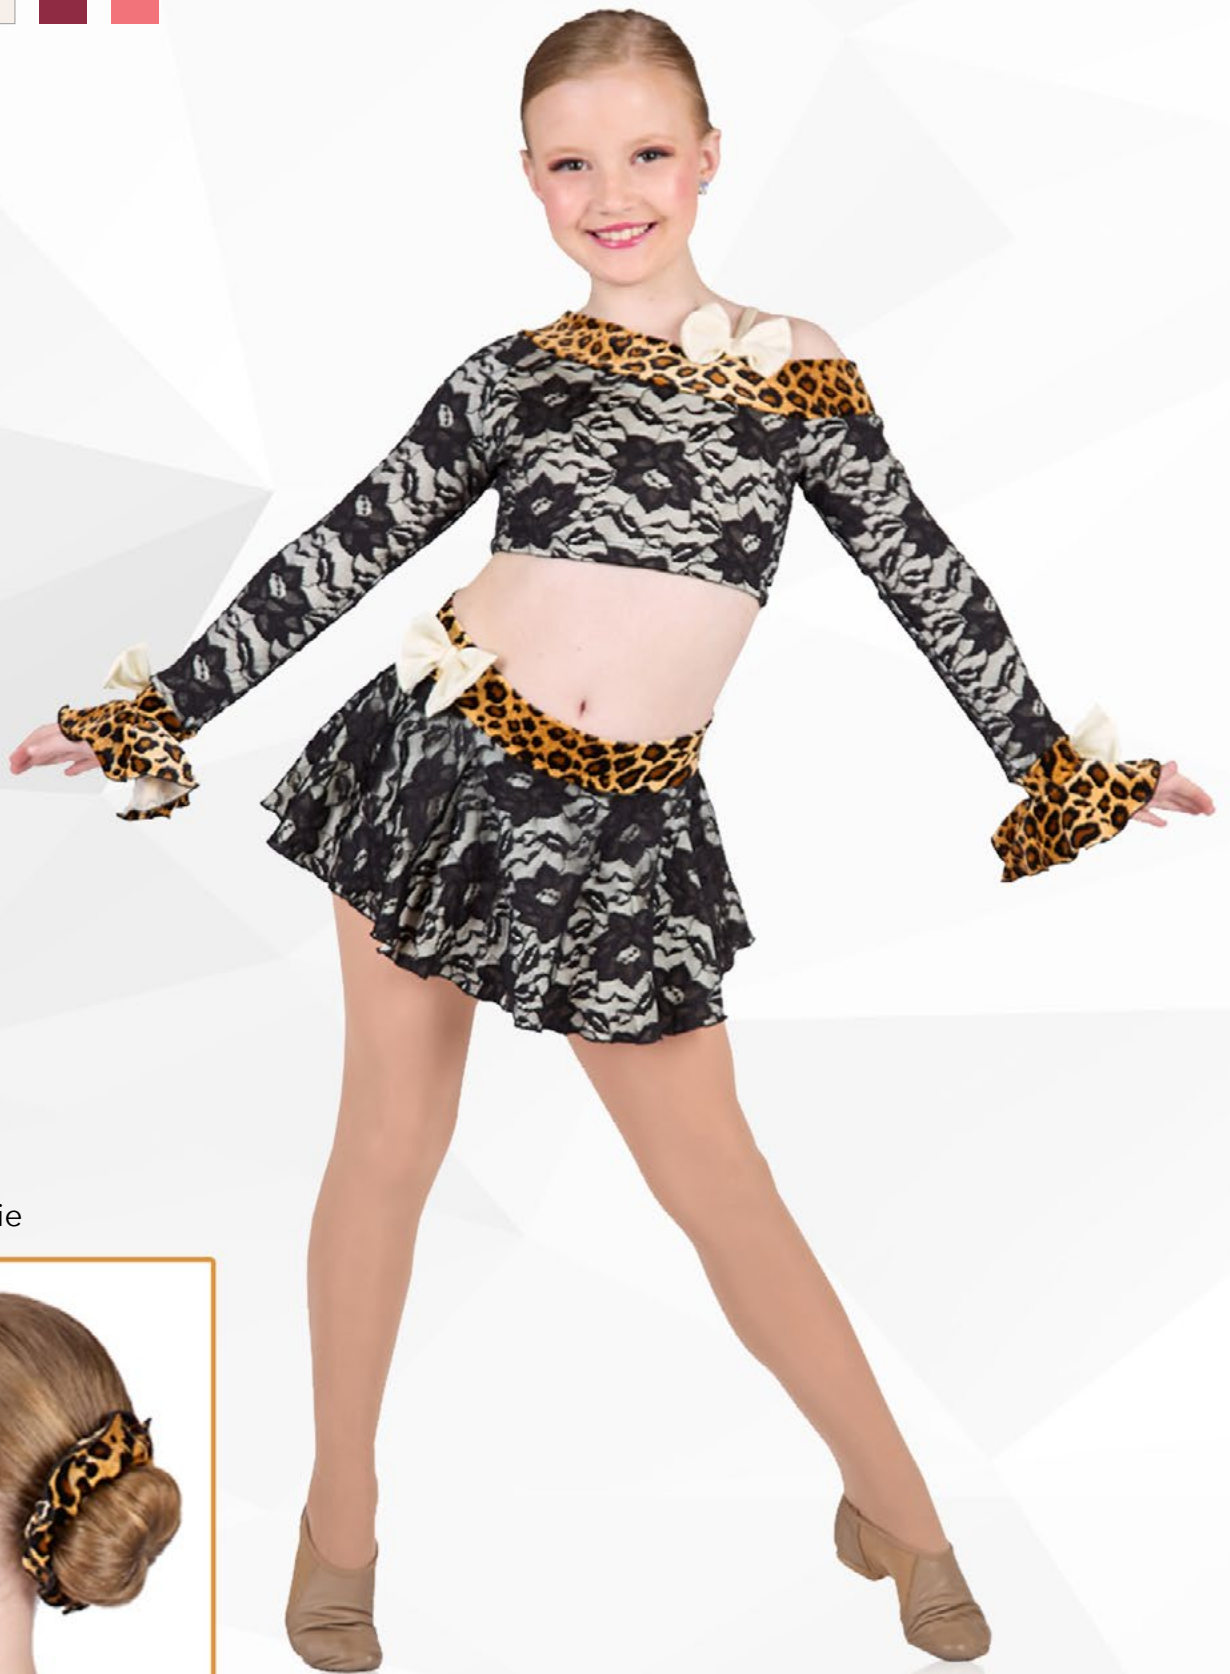

82409

Includes: Top, Skirt

Shown Ivory Tricot

ABCHEETA