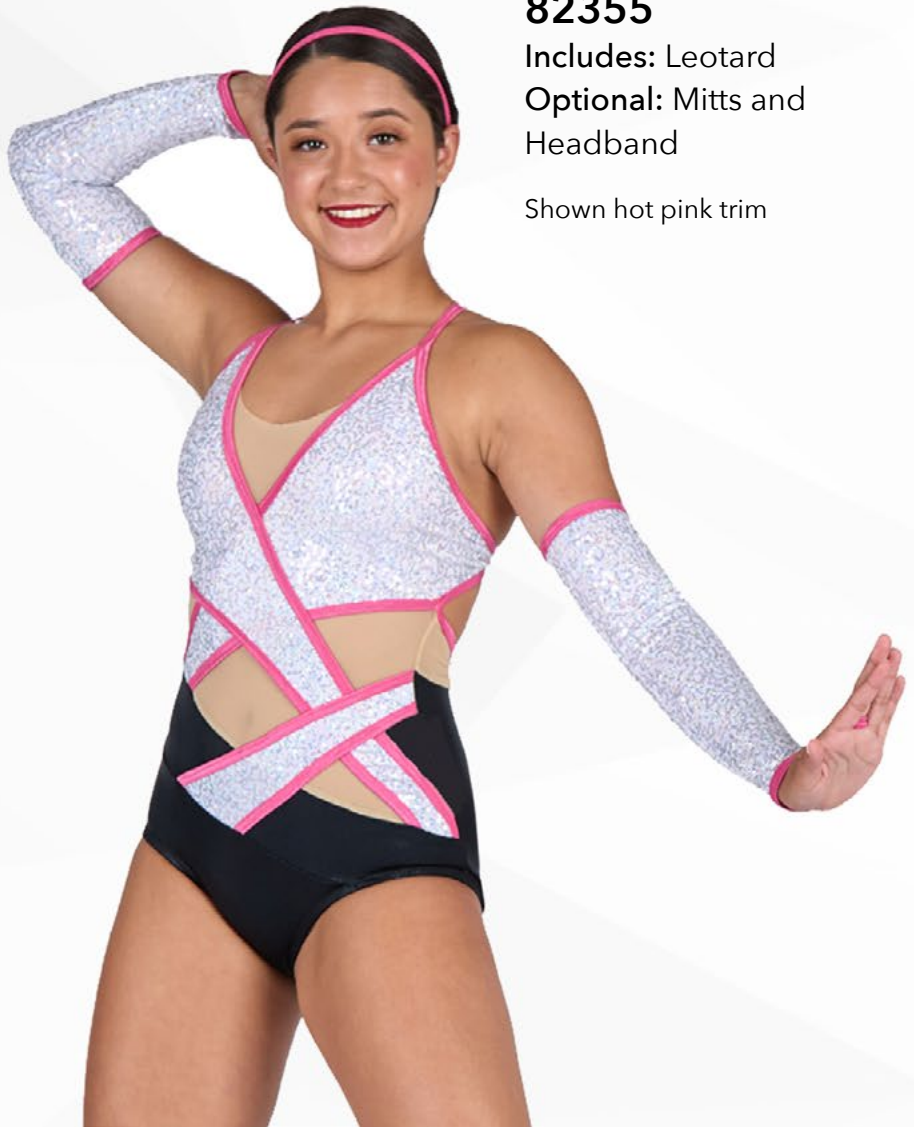

TRIM SEQUIN

82353

Includes: Shrug, Leotard
Optional: Headband

Shown black trim

82355

Includes: Leotard
Optional: Mitts and
Headband

Shown hot pink trim

82356