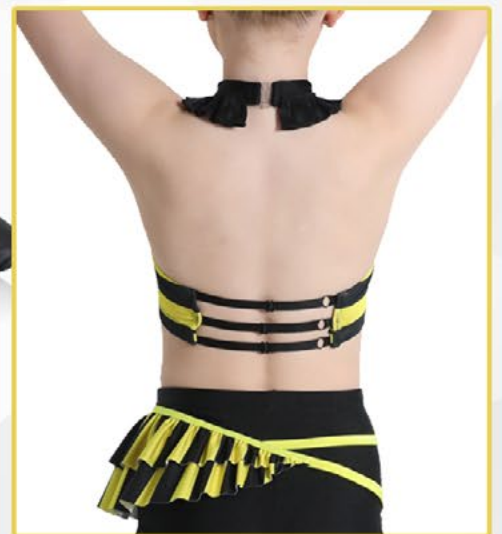

BEESAMCLN

82398

Includes: Top, Brief

Optional: Mitts

Headpiece not included

BEE SAMCLN

82396

Includes: Leotard

Optional: Mitts and Hair Bow

Flag not included

Also available in Clown (harlequin)
and Bee (black and yellow stripe)

BEE SAMCLN

82397

Includes: Top, Brief
Optional: Mitts

Also available in Clown (harlequin)
and Bee (black and yellow stripe)

Also available in Bee (black and yellow stripe)
and Uncle Sam (red and white stripe)

BEE SAM CLN

82394

Includes: Top, Brief

Optional: Mitts and Hair Bow

Also available in Bee (black and yellow stripe)
and Uncle Sam (red and white stripe)