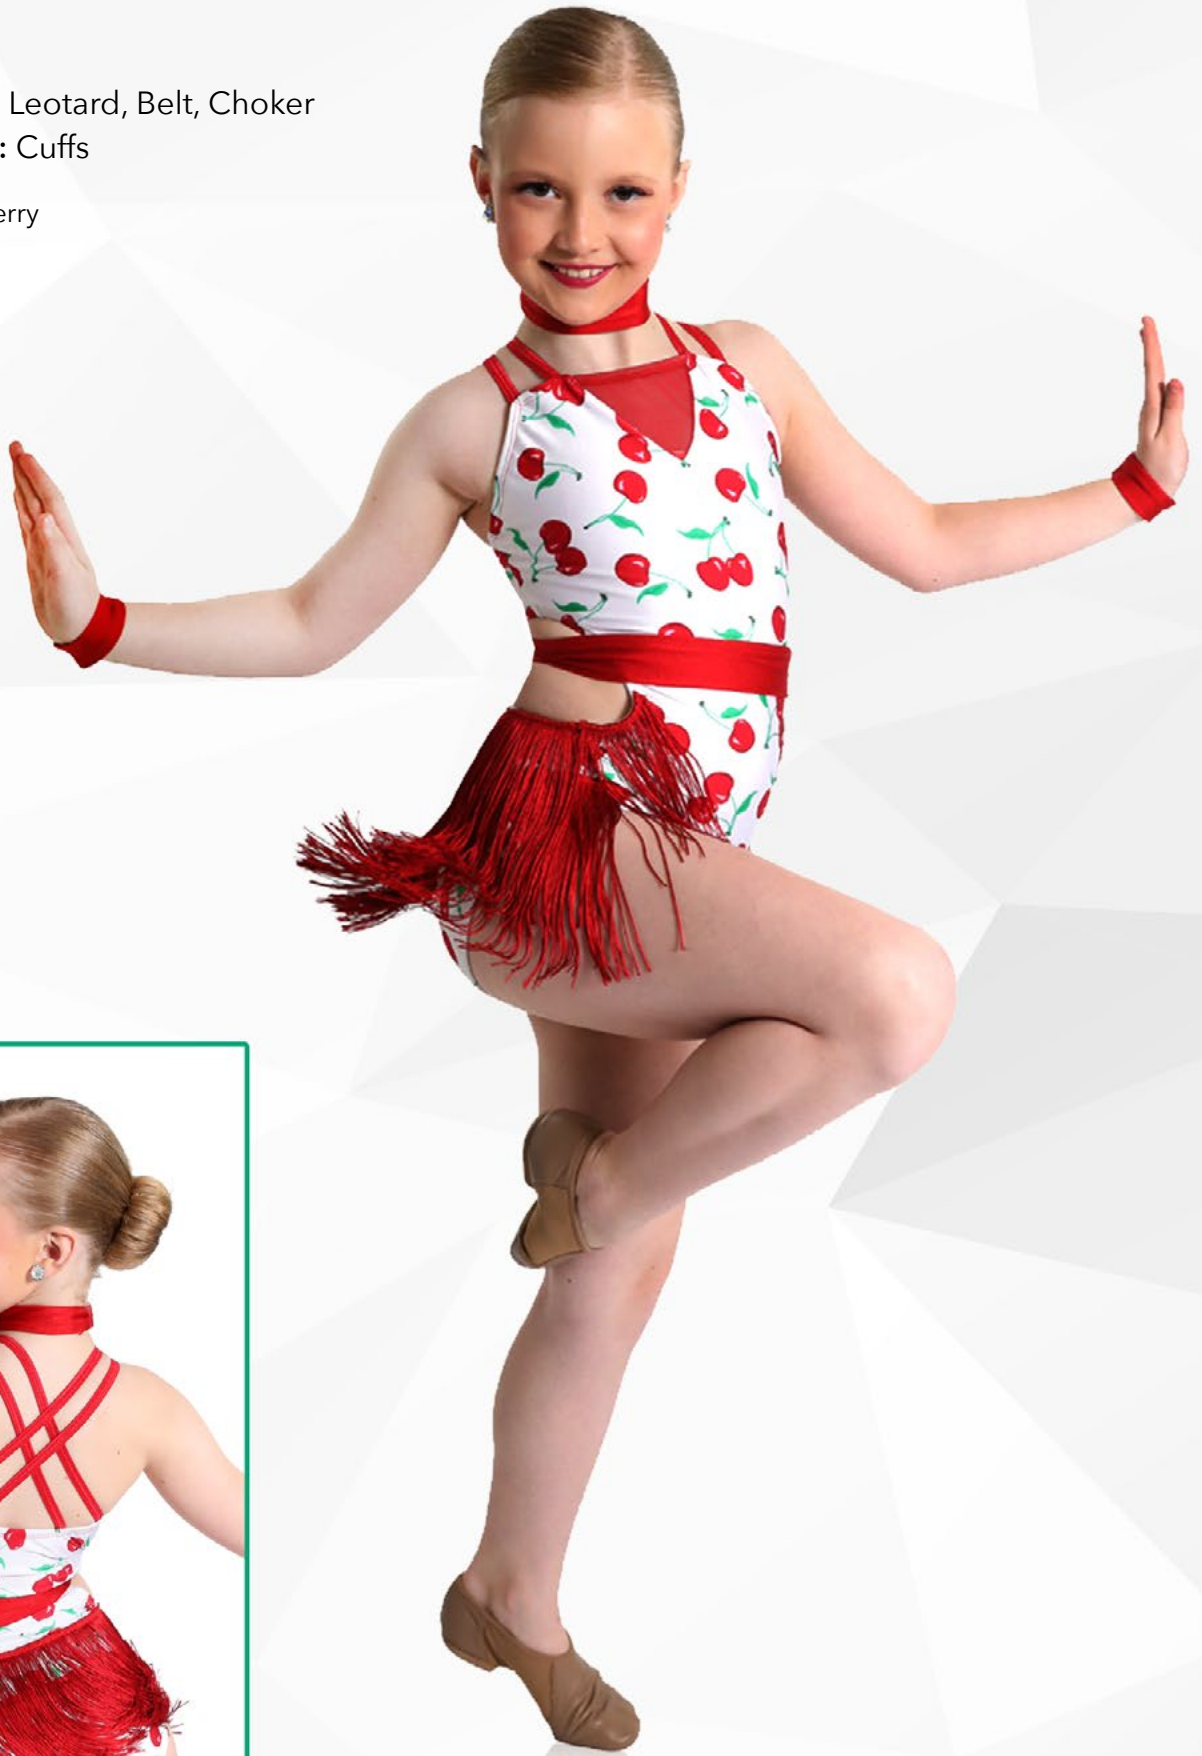

82411

Includes: Leotard, Belt, Choker

Optional: Cuffs

Shown Cherry

Also available in Zebra and Cheetah