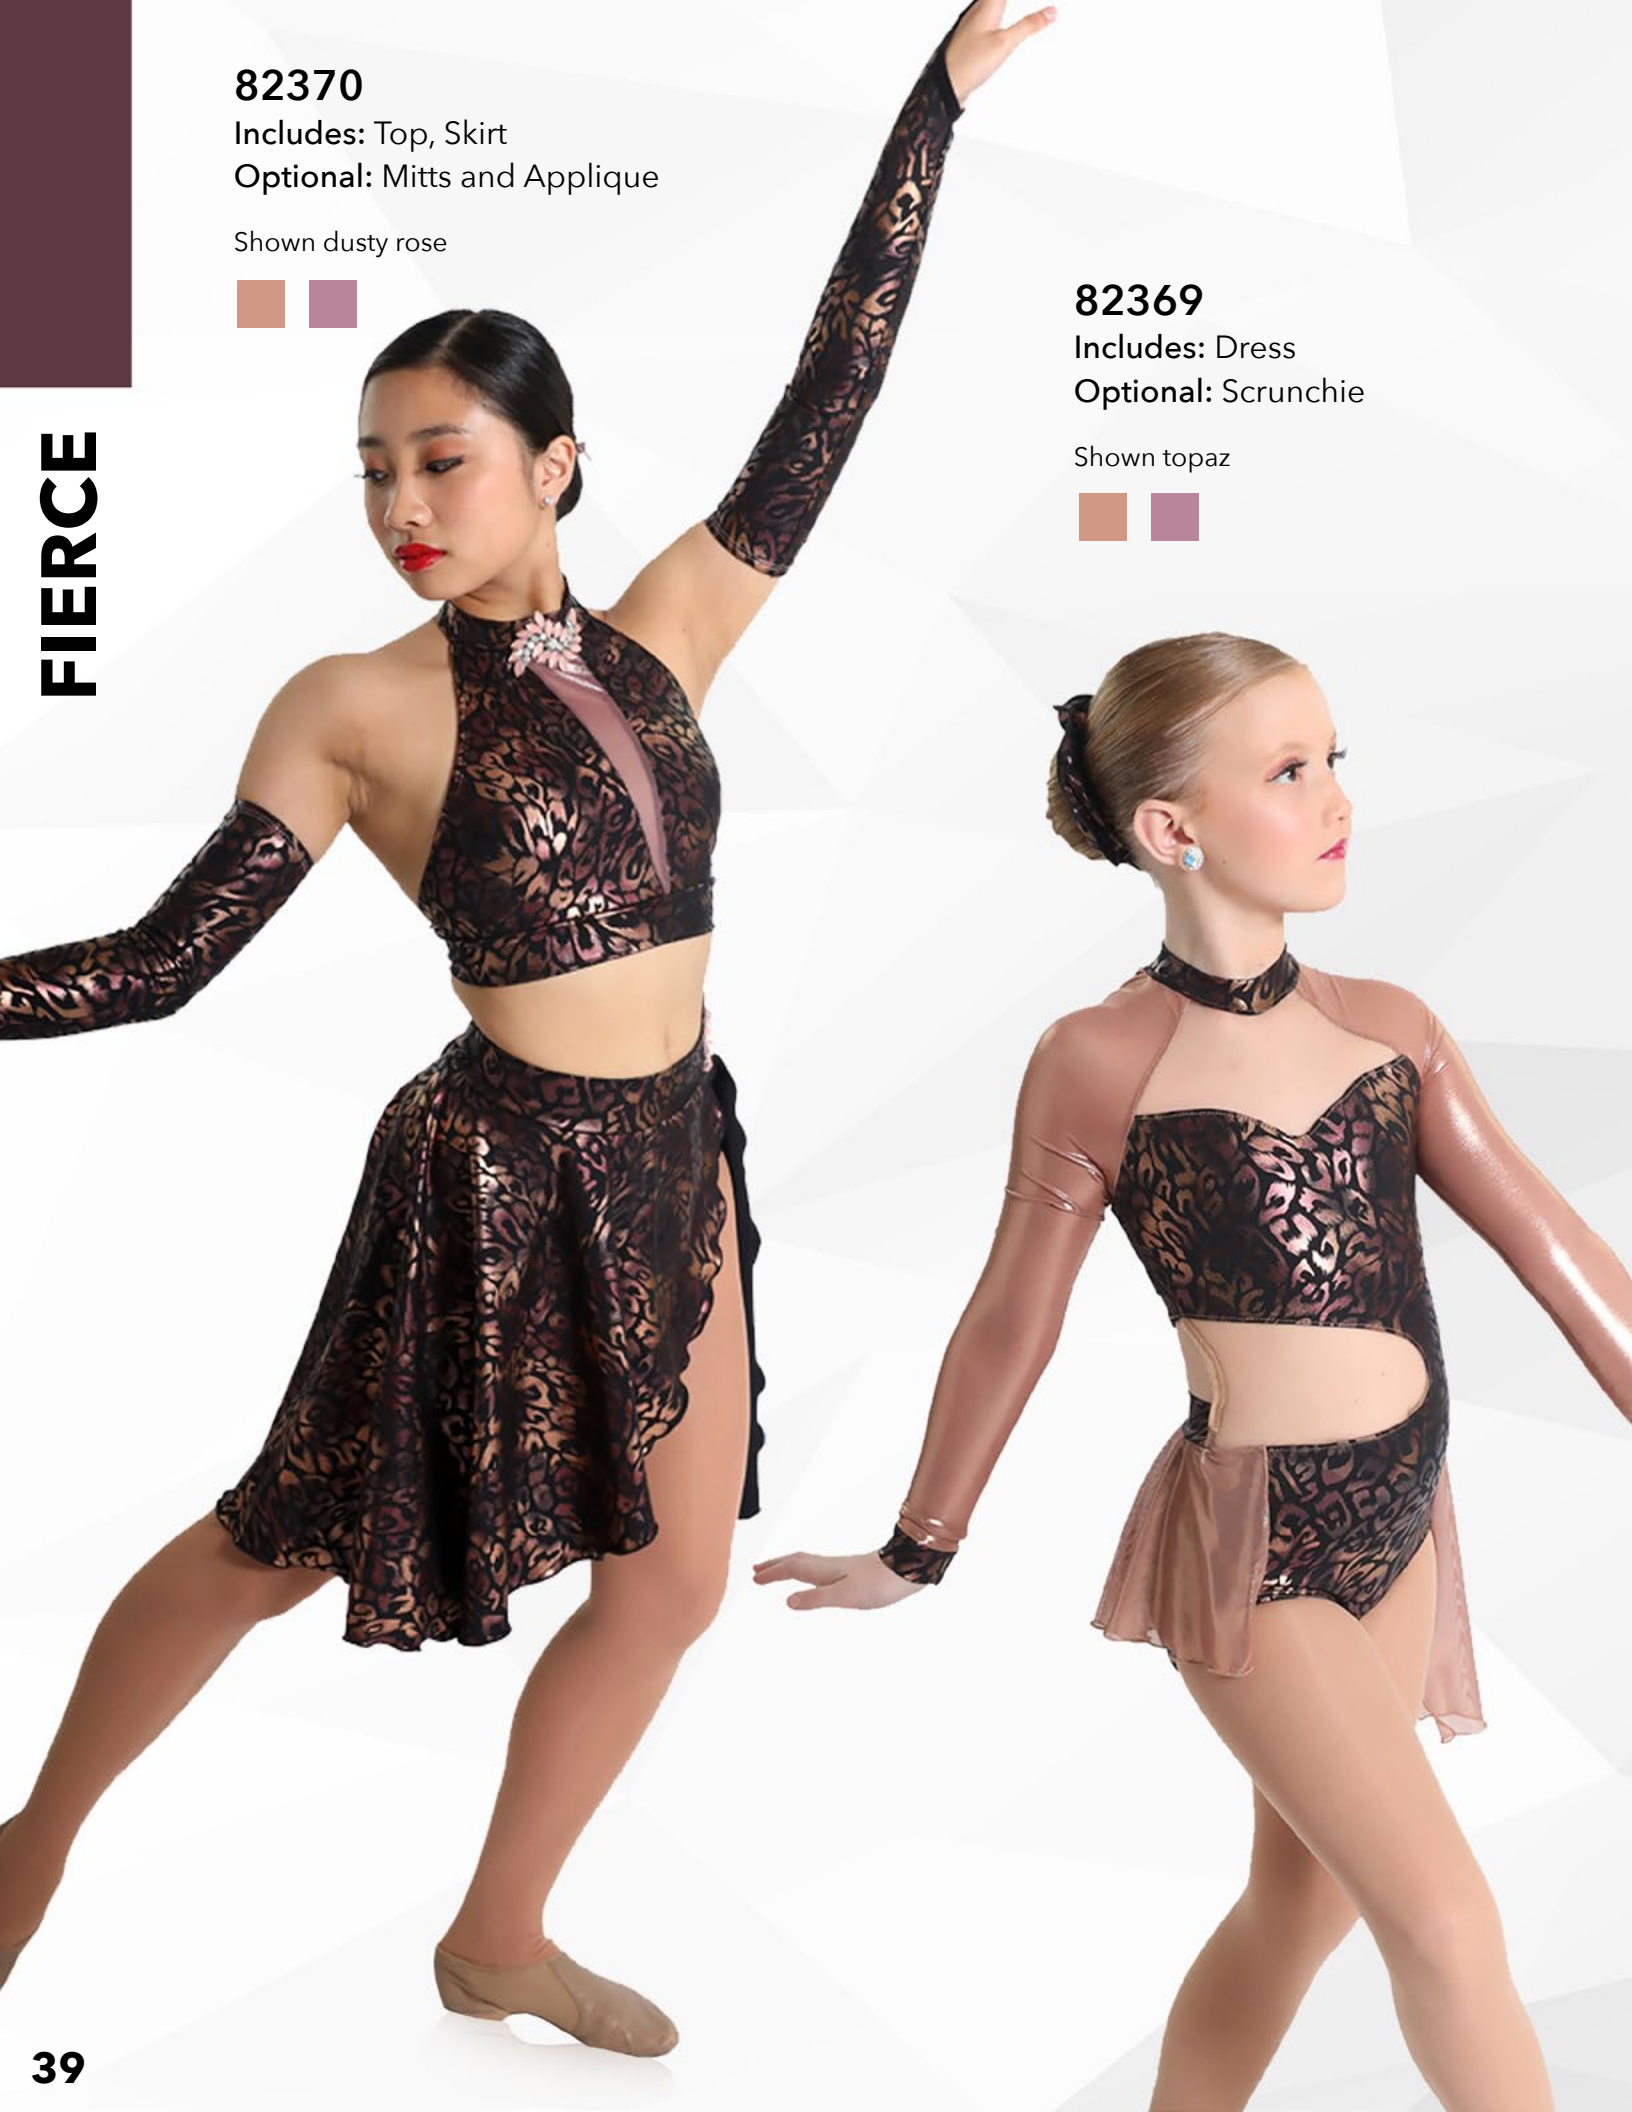

82370

Includes: Top, Skirt

Optional: Mitts and Applique

Shown dusty rose

82369

Includes: Dress

Optional: Scrunchie

Shown topaz

FIERCE