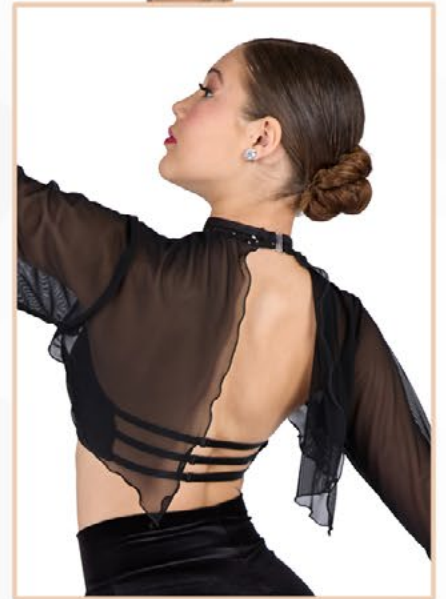

82336

Includes:
Shrug, Top, Brief

Shown black

82337

Includes:
Shrug, Top, Brief

Shown black

TONAL SEQUIN