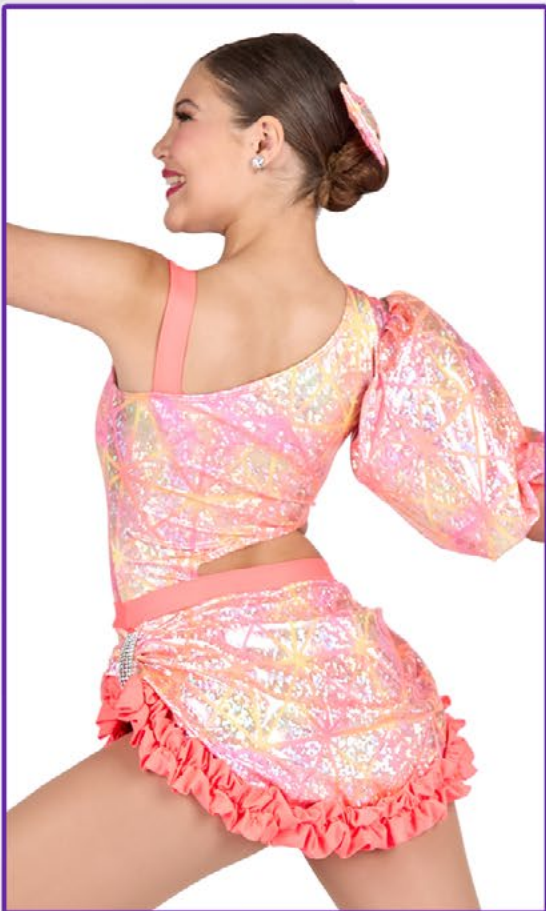

82416

Includes: Dress, Mitt

Optional: Hair

Shown pink

LAZER