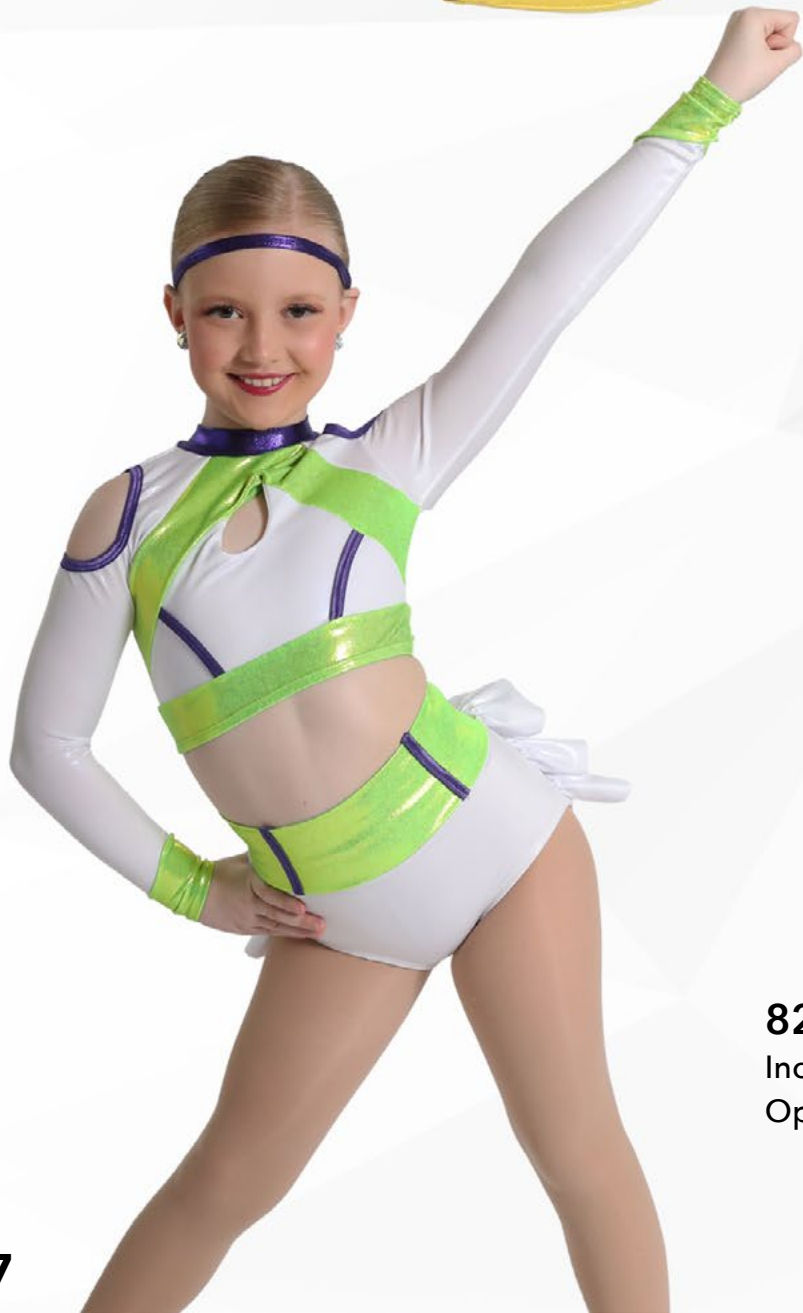

Optional: Scrunchie

Shown nude plaid

VINYL PLAID

Hat not included

CHARACTERS

82462
Includes: Top, Brief
Optional: Hair

82463
Includes: Top, Brief
Optional: Hair

82465