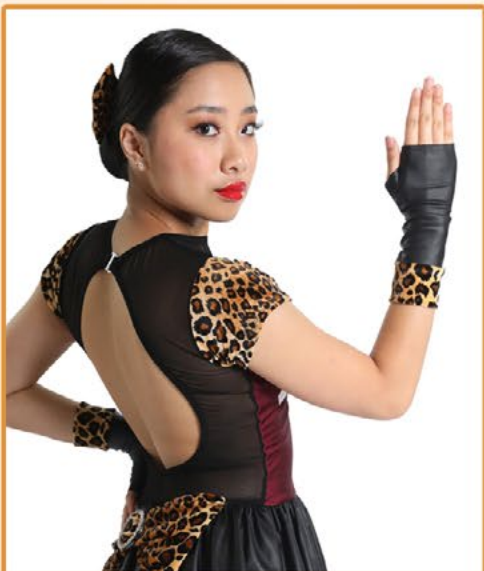

Optional mitts and hairbow