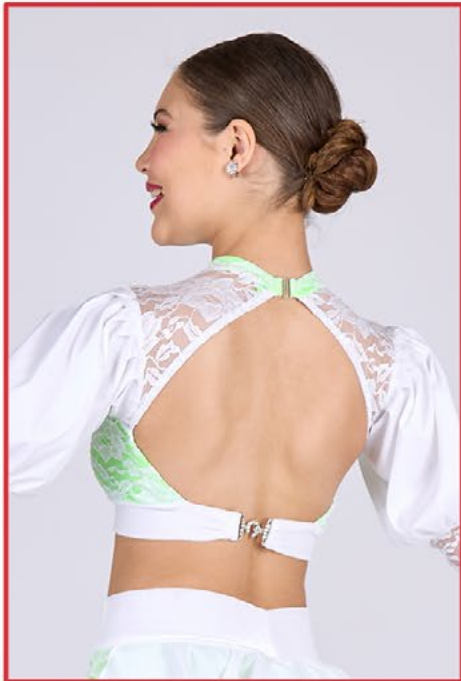

82341

Includes: Top, Skirt

Shown white main

Shown lime accents

TAFFETA LACE