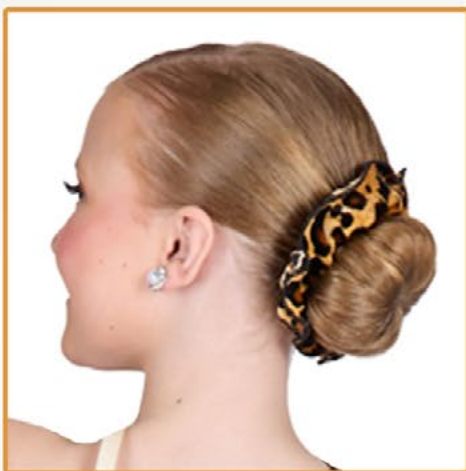

Optional: Scrunchie

Shown Burgundy Tricot and Mesh

ABCHEETA

82409

Includes: Top, Skirt

Shown Ivory Tricot

ABCHEETA

Optional scrunchie