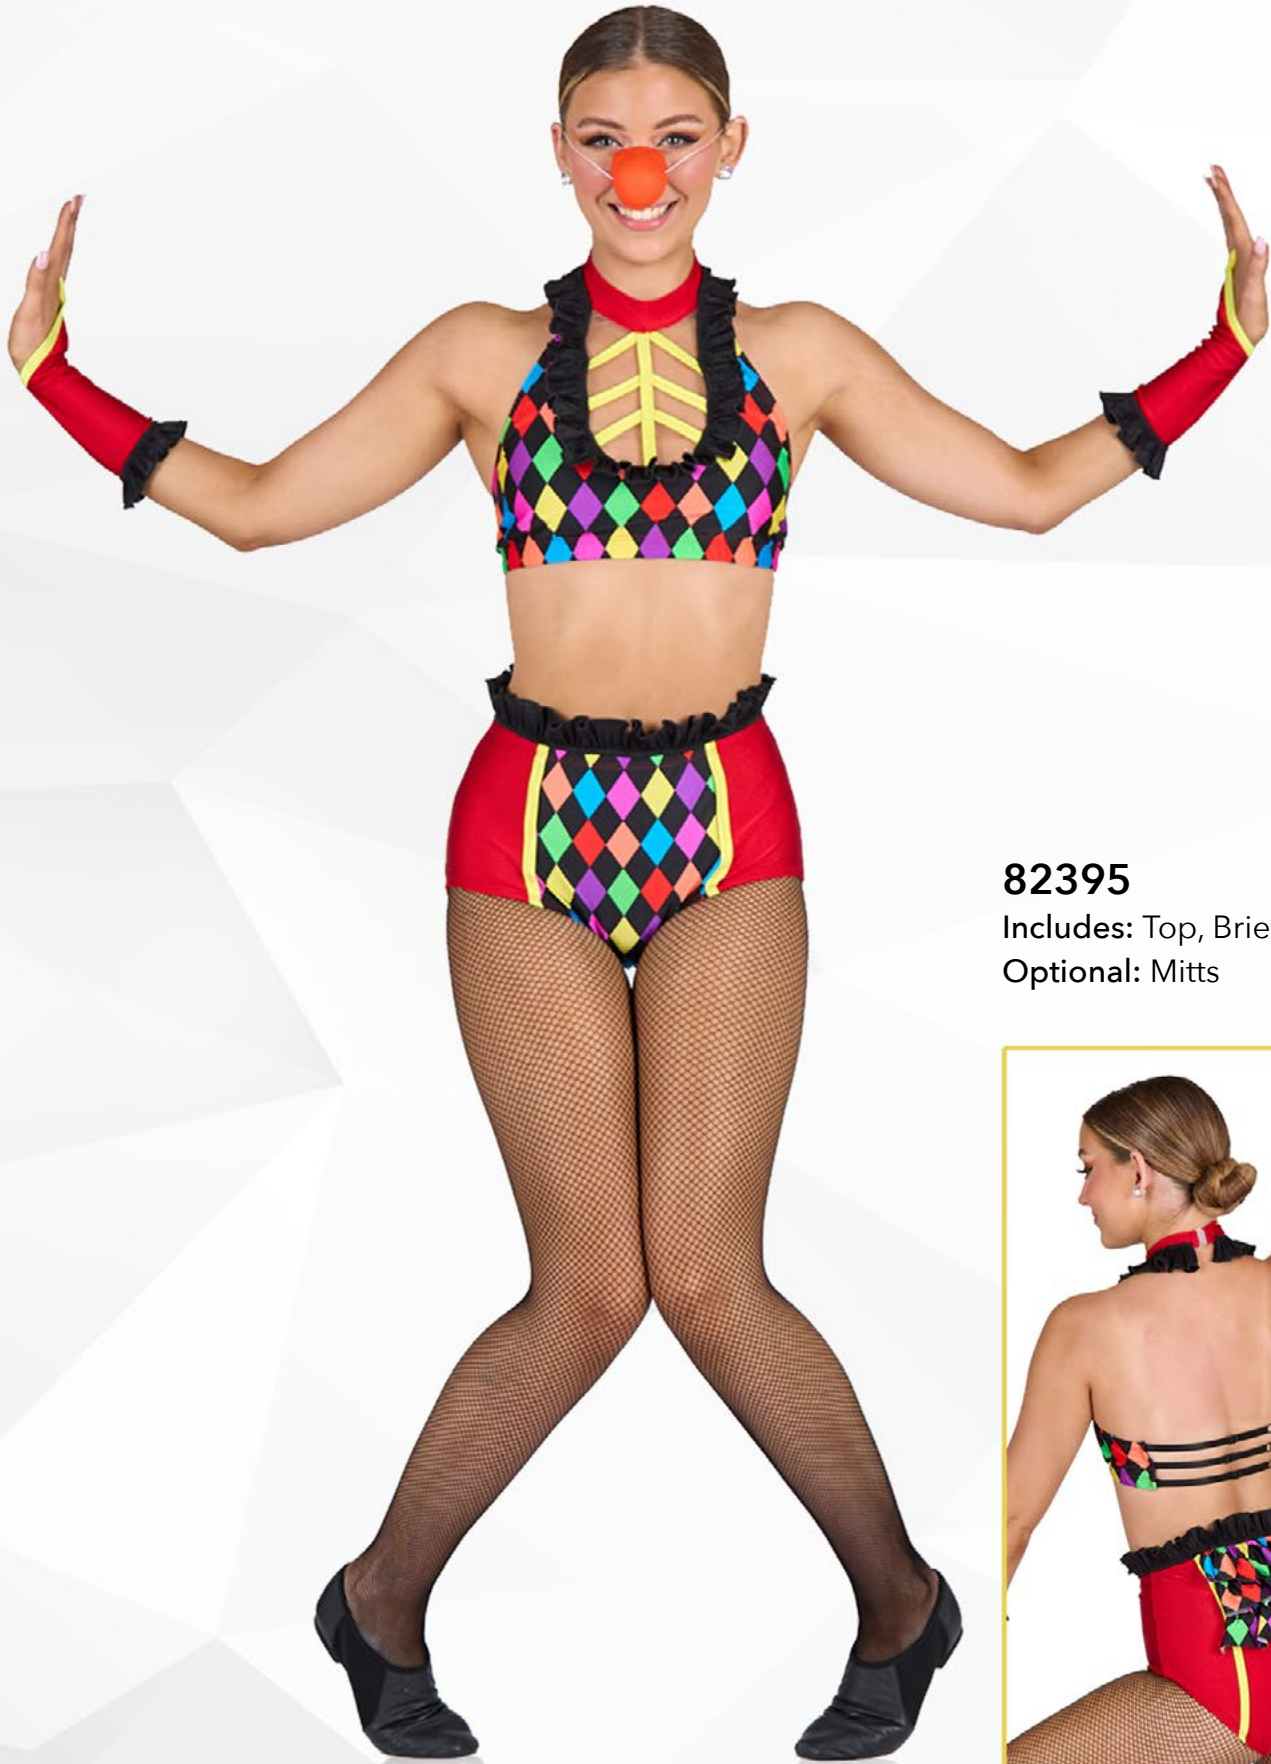

Also available in Bee (black and yellow stripe)
and Uncle Sam (red and white stripe)

BEE SAM CLN

82395

Includes: Top, Brief

Optional: Mitts